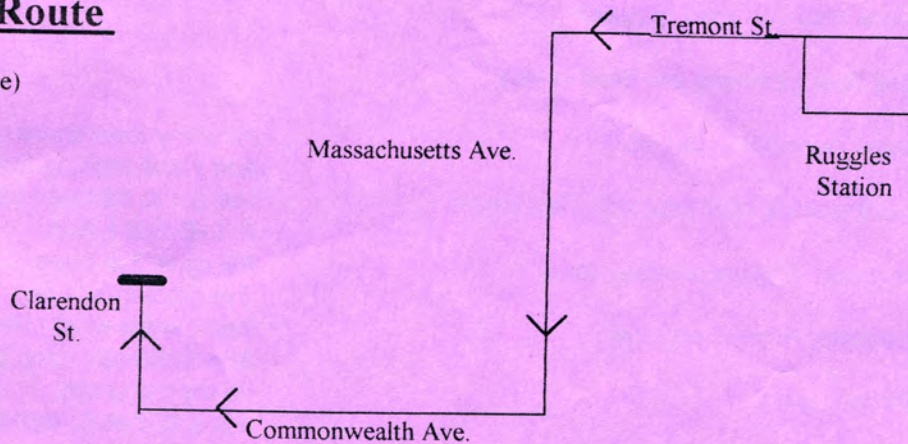

## WELCOME/BIENVENIDAS!!!

Welcome to Boston's Dyke March! We will start the march at 10:30 a.m. Members of Moving Violations Motorcycle Club will lead us, followed by our banner. We will be marching down Tremont St. from Ruggles Station to Mass. Ave. We will make a right turn on Commonwealth Ave. and conclude the Dyke March on Clarendon St.

### Dyke March Route

(not drawn to scale)

Cambridge